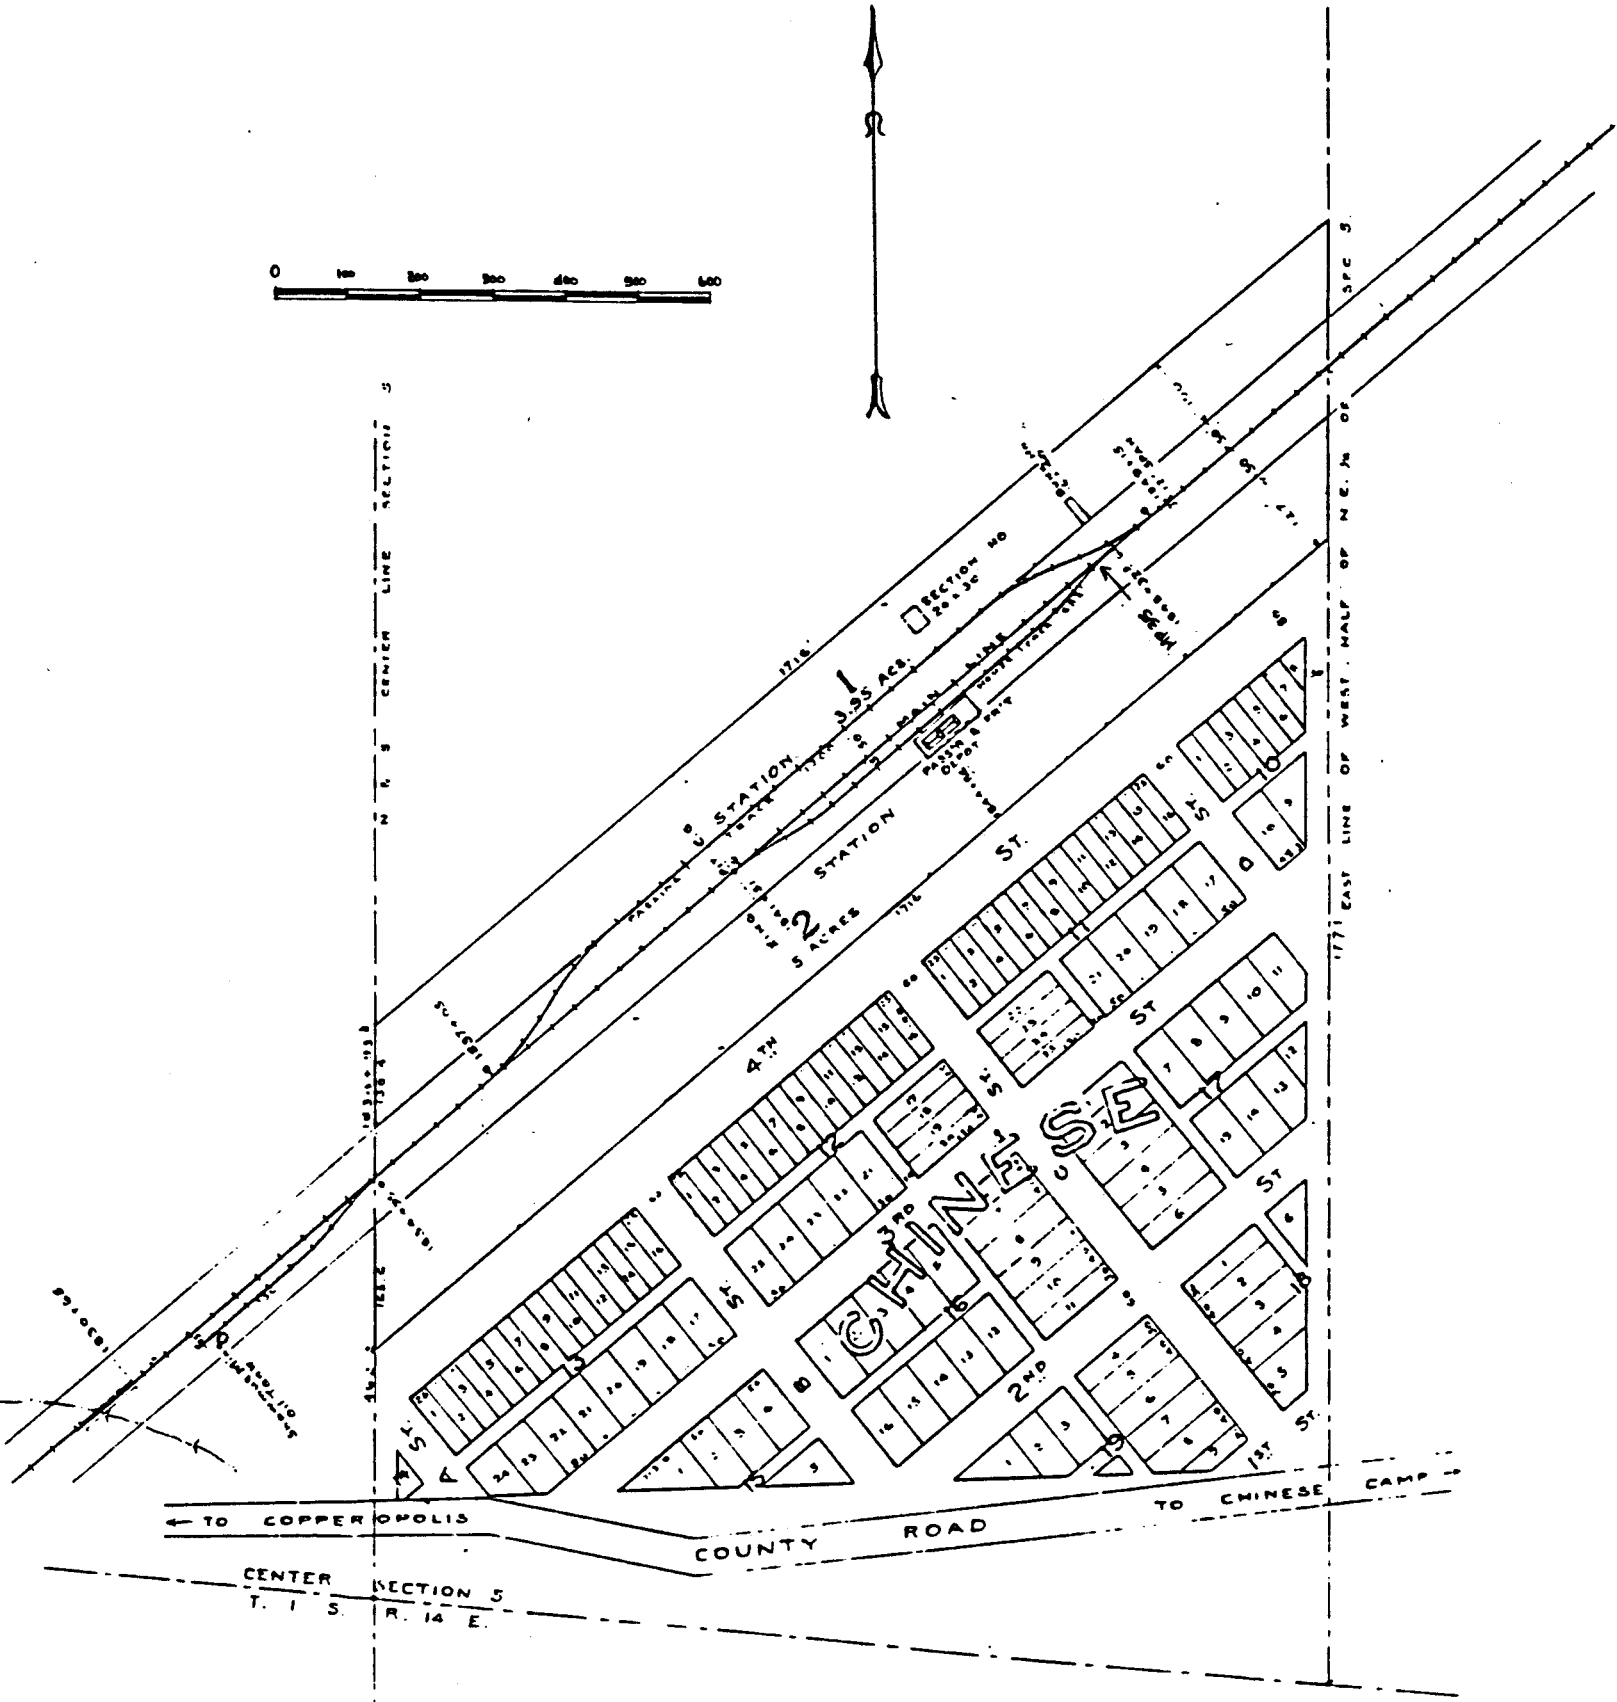

STATION PLAT
 OF
CHINESE
 TUOLUMNE COUNTY, CALIFORNIA

SCALE. — 200 FT TO 1 INCH.

CENTER SECTION 5
 T. 1 S. R. 14 E.