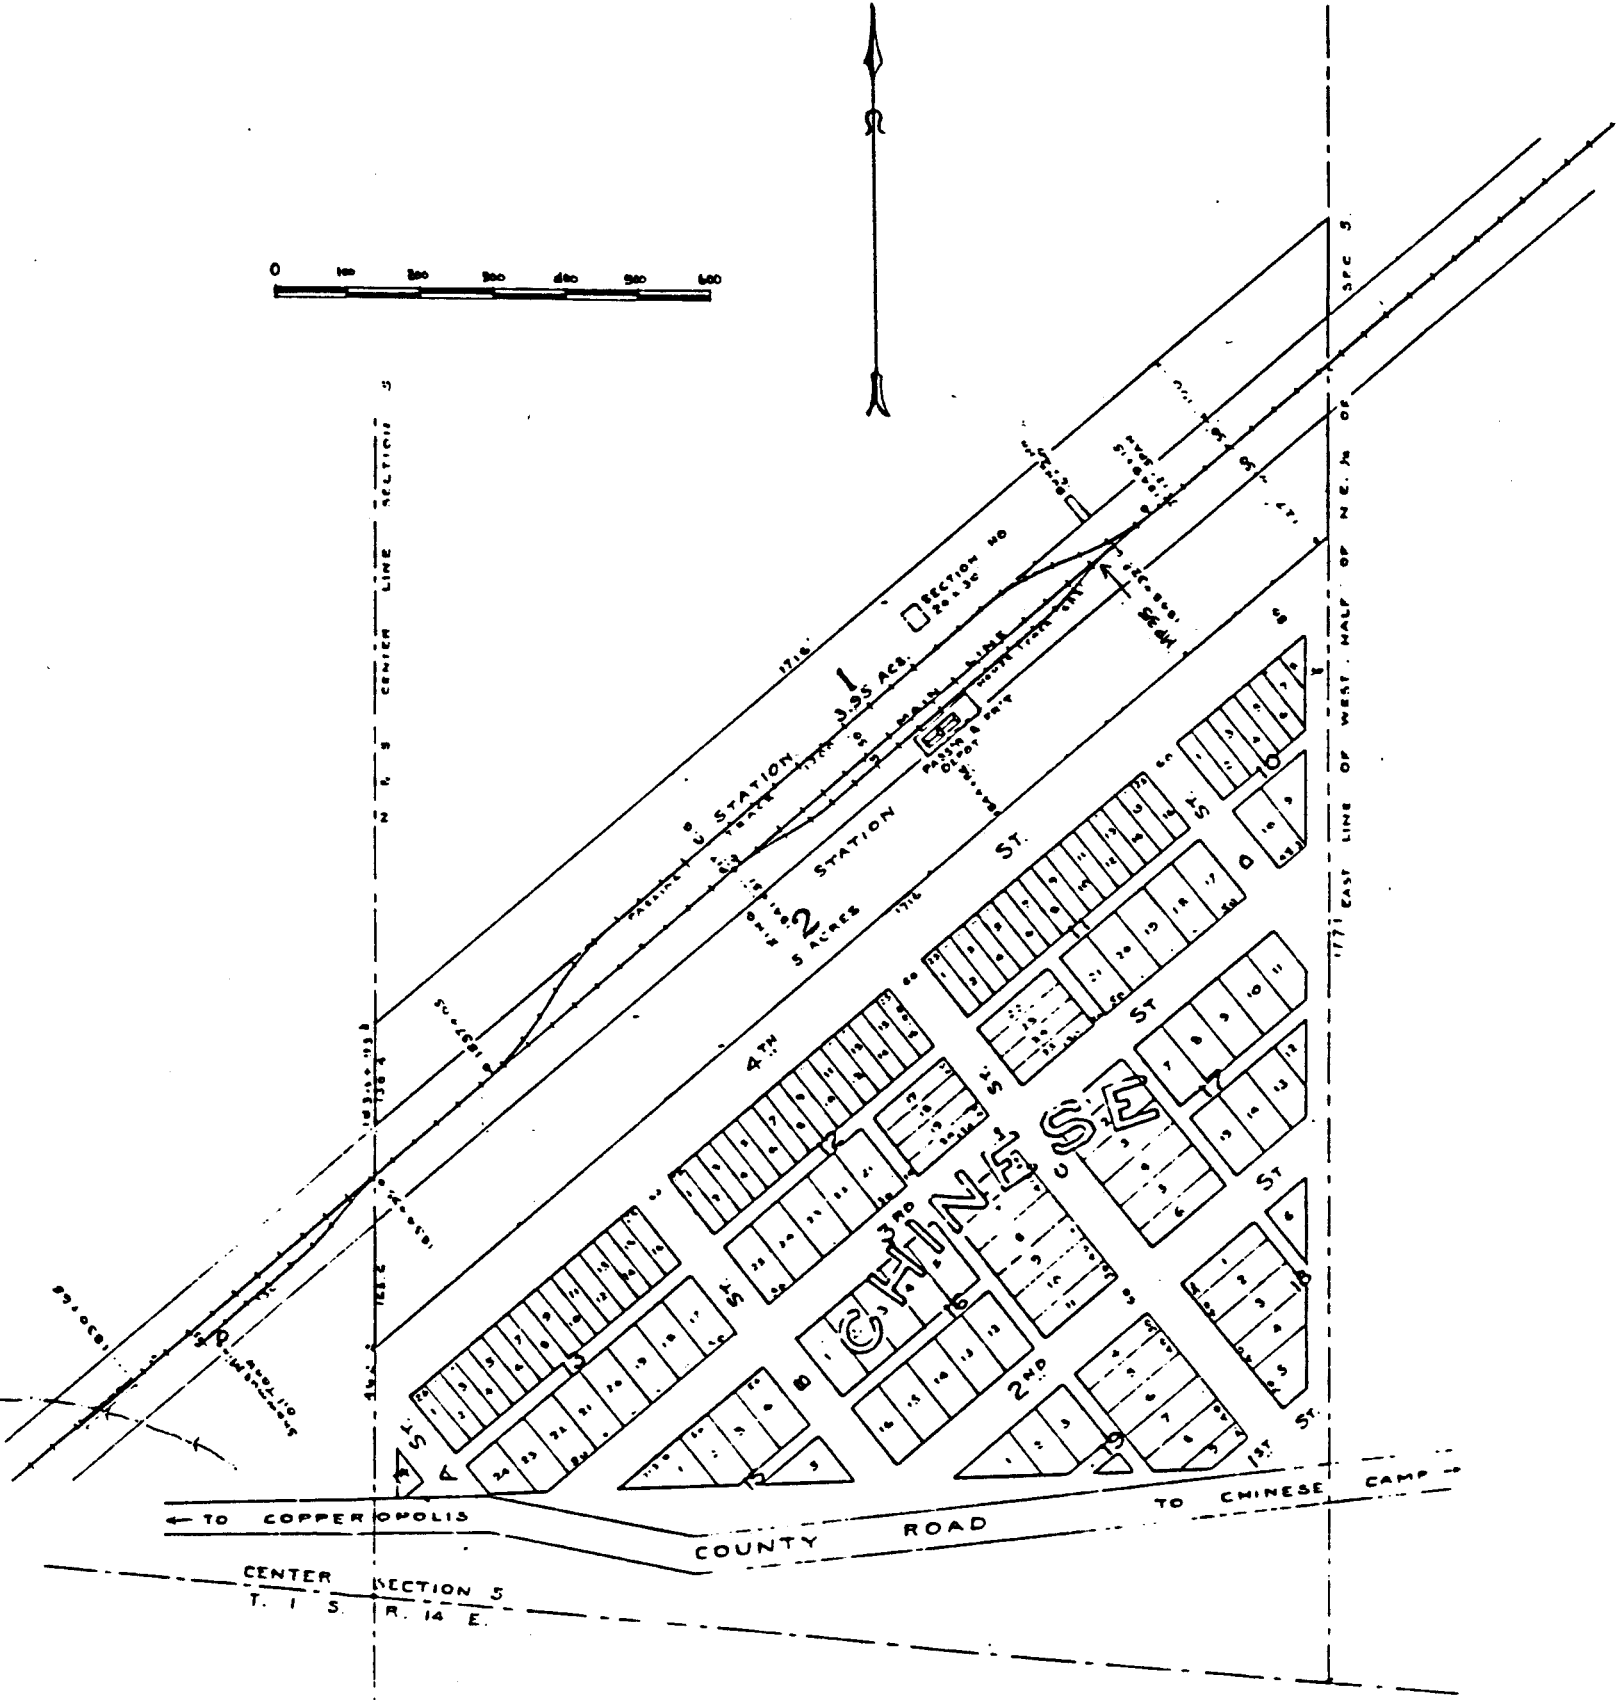

STATION PLAT
OF
CHINESE
TUOLUMNE COUNTY, CALIFORNIA

SCALE. — 200 FT TO 1 INCH.

CENTER SECTION 5
T. 1 S. R. 14 E.