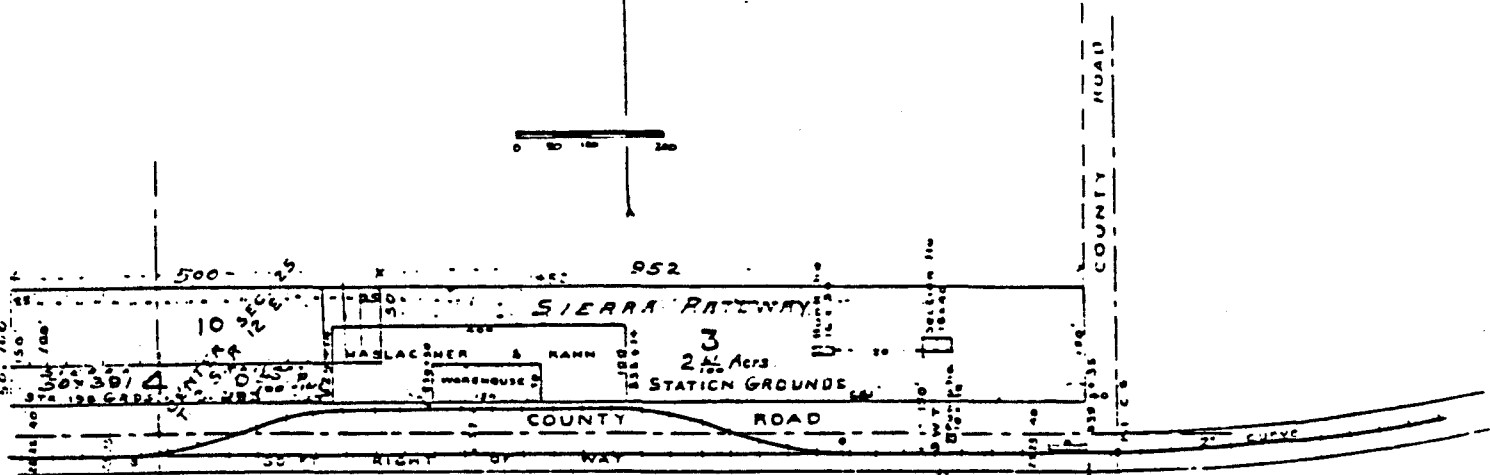

STATION PLAT
OF
WARNERVILLE
STANISLAUS COUNTY, CALIFORNIA

T. S. BULLOCK.
62 Acs.