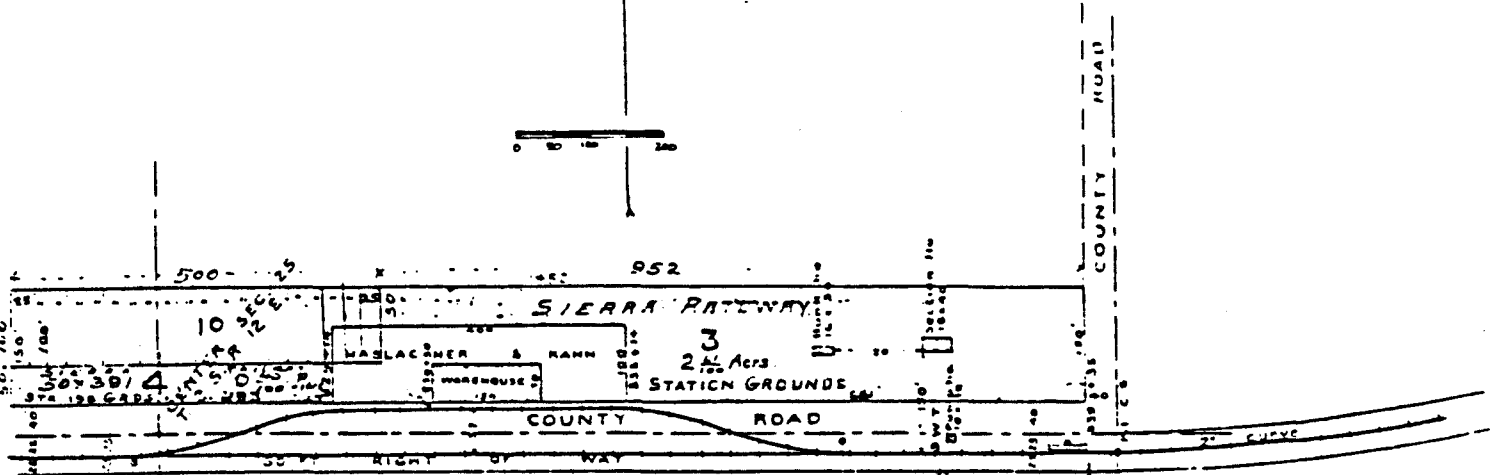

STATION PLAT  
OF  
**WARNERVILLE**  
STANISLAUS COUNTY, CALIFORNIA

T. S. BULLOCK.  
62 Acs.